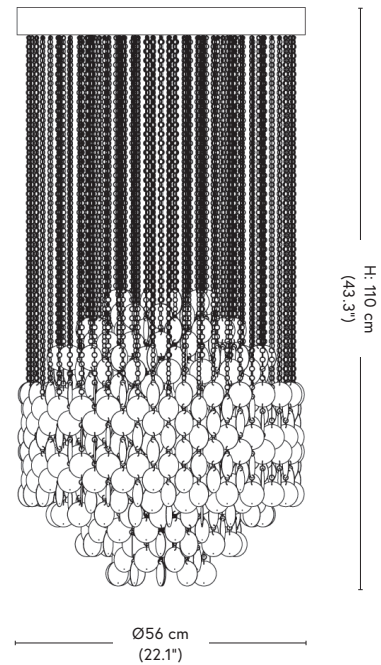

FUN XL PENDANT 4DM 1964

LIGHTING

Description

Hanging lamp with one cluster of seashell discs attached by chains of small rings. Mounted on a MDF ceiling plate.

Material

Seashell discs, stainless steel rings. Ceiling plate in white lacquered MDF.

Light source

1 × E27 (220V) max. 60W / 1 × E26 (120V) max. 60W
IP20. Bulb is not included

Cord

Transparent PVC

Certifications

CE / UKCE / UL

Product dimensions

H: 110 cm (43.3")

Ø56 cm (22.1")

Box dimensions

Box 1: 57 × 57 × 29 cm (22.4 × 22.4 × 11.4")

Box 2: 28 × 18 × 16 cm (11 × 7 × 6.2")

Box 3: 30 × 30 × 22 cm (11.8 × 11.8 × 8.6")

Weight

11 kg / 15 kg incl. packaging