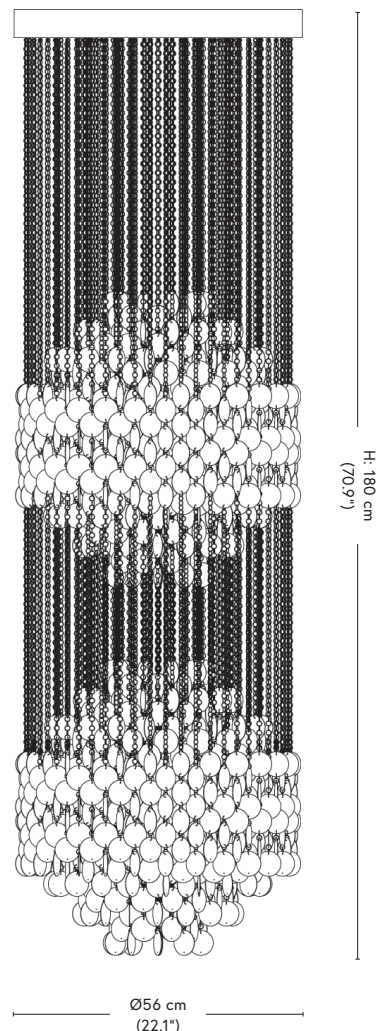

FUN XL PENDANT 5DM 1964

LIGHTING

Description

Hanging lamp with two clusters of seashell discs attached by chains of small rings. Mounted on a MDF ceiling plate.

Material

Seashell discs, stainless steel rings. Ceiling plate in white lacquered MDF.

Light source

2 × E27 (220V) max. 60W / 2 × E26 (120V) max. 60W
IP20. Bulb is not included

Cord

Transparent PVC

Certifications

CE / UKCE / UL

Product dimensions

H: 180 cm (70.9")
Ø56 cm (22.1")

Box dimensions

Box 1: 49 × 49 × 50 cm (19.2 × 19.2 × 19.6")
Box 2: 30 × 30 × 25 cm (11.8 × 11.8 × 9.8")

Weight

16 kg / 19 kg incl. packaging